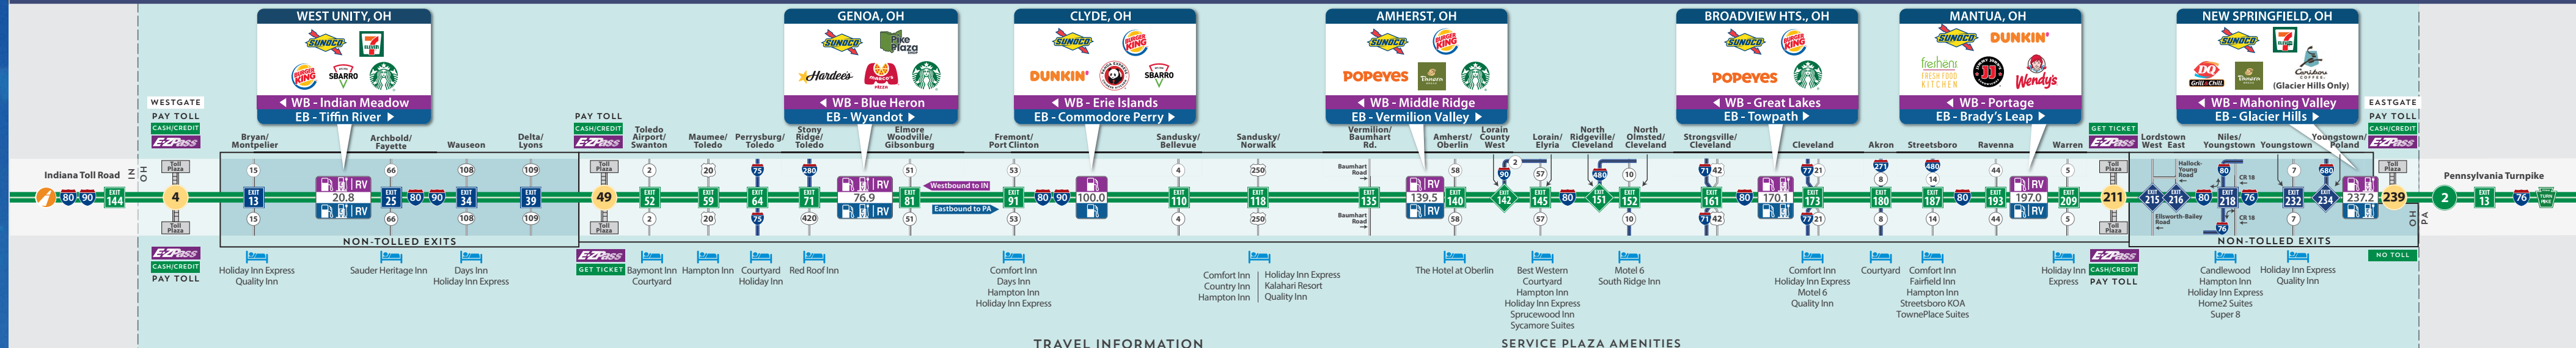

2025 MAP & LODGING GUIDE

OHIO TURNPIKE
OPEN ROAD TOLLING

EZPass

OHIO TURNPIKE

www.ohioturnpike.org

Facebook, X, Instagram, YouTube

Travel Boards, Inc.

60 MINUTES FROM OHIO STATE LINE ALONG THE INDIANA TOLL ROAD

MILES OF OPTIONS. ALL WITHIN ONE MILE.

20 HOTELS + 50+ RESTAURANTS
GAS + SHOPPING + MORE

WHEN IN INDIANA, WHY EXIT WRONG WHEN YOU CAN ...

EXIT RIGHT.

ELKHART EXIT 92

EXIT92.ORG

African Safari Wildlife Park
Celebrating 10 Wild Seasons

Port Clinton, OH - 17 Miles from Cedar Point
African Safari Wildlife Park

ful of history
Saunders Village

artful
Fulton County Fair

eventful
Delta Motorsports

restful
Harrison Lake

spiritful

playful
Saunders Village

peaceful
Bracy Bison Ranch

EXITS 25 • 34 • 39

fulton county
visitfultoncounty.com

EMERGENCY CONTACT INFORMATION

The Ohio State Highway Patrol monitors CB Channel 9. Dialing #677 connects to the Patrol's Communications Center. Be prepared to report your location by milepost and direction of travel. If #677 does not work from your cell phone, dial 911 and your call will be connected to the local police department.

NON-EMERGENCY CONTACT INFORMATION

Travelers can call the Commission at (440) 971-2081 or visit the turnpike website at www.ohioturnpike.org for important notices, closures, travel alerts and additional up-to-date information.

RV PARKING

Full service RV parking is available at the following service plazas (seasonal):
MP 20.8 EB & WB | MP 76.9 EB & WB | MP 139.5 EB & WB | MP 197.0 EB & WB

ELECTRIC VEHICLE CHARGING STATIONS

MP 20.8 EB & WB | MP 76.9 EB & WB | MP 170.1 EB & WB | MP 237.2 EB & WB

Visit www.ohioturnpike.org/travelers-service-plazas for more information on RV rules and regulations, and EV charging options.

EZPass - EZPass* customers save an average of 33% on tolls! Visit www.ohioturnpike.org to find a retailer near you! Accepted in 19 States and by 34 tolling agencies.

TRAVEL INFORMATION

DISCOVER CENTRAL PORTAGE COUNTY WHERE THE FUN STARTS!

GALLERIES & SHOPPING
OUTDOOR ADVENTURES
MUSEUMS & MARKETS
FANTASTIC FOODS & BREWS
FESTIVALS
MUSIC & MORE!

ORDER YOUR FREE EXPLORER'S GUIDE TO PORTAGE COUNTY TODAY!

CENTRALPORTAGEVCB.ORG
800.764.8768

Your ROADMAP To Fun Starts at Exit 187

Located Directly Off the Ohio Turnpike

8 Affordable Hotels
2 Serene Campgrounds
Over 50 Restaurants
Attractions, Golf, Shopping, Events & More

Grab a Brochure from the Brochure Rack

(888) 558-5580
www.StreetsboroVCB.com

Stop Here!

EXIT 209 (OH Turnpike)
EXITS 227, 229 & 234 A&B (I-80)

TrulyTrumbull.com

Attractions, Lodging, Food, Shopping

NEED A REST? Stay with Us!

2000+ ROOMS
EXITS 218, 232 & 234 (Westbound No re-entry)

LODGING * DINING * OUTDOOR FUN
WINERIES * BREWERIES * GOLF

YOUNGSTOWN LIVE
MAHONING COUNTY CONVENTION & VISITORS BUREAU
youngstownlive.com

Thomas A. Edison
THE BIRTHPLACE OF - The Age of Invention

Visit our website at www.tomedison.org