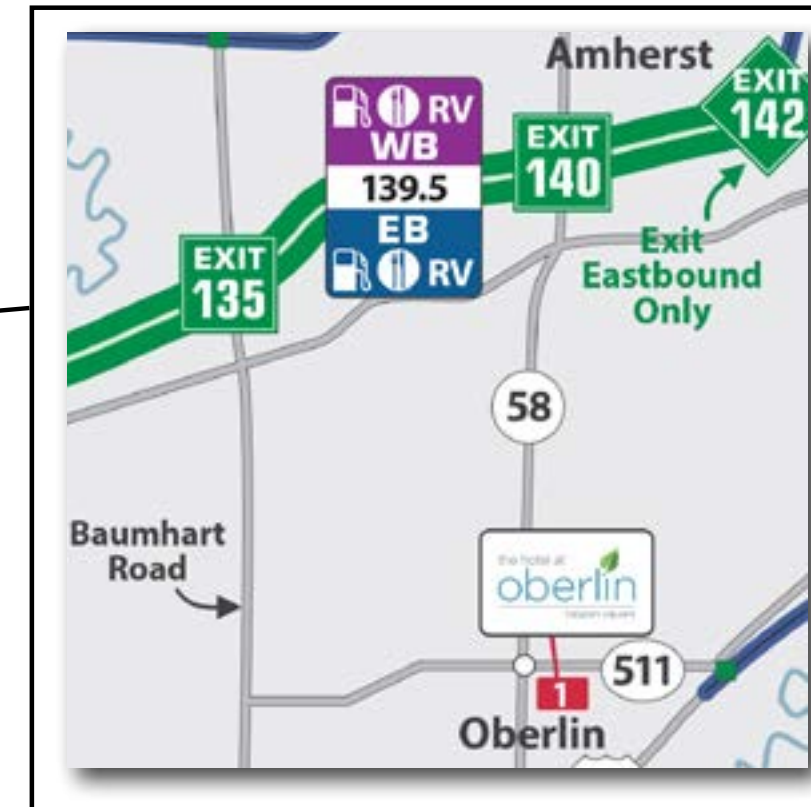

Hotels closest to each service plaza.

Your hotel, across the Turnpike!

Travelers rely on our monitors for real-time weather, road conditions, and traffic alerts. Participating hotels are featured on monitors in every service plaza!

IN THE SERVICE PLAZAS

MAIN LOBBY BACKLIT SIGNS & TOUCHSCREENS

Your Hotel. Seen by Millions. Each Year.

- Located in all 14 service plazas, our backlit signs with interactive touchscreens give travelers the information they need to book direct!
- Over 21 million travelers visit Ohio Turnpike Service Plazas each year.

IN THE SERVICE PLAZAS

MAIN LOBBY BACKLIT SIGNS - DETAIL

Your Logo on the map

Mobile Lodging Guide

tbiad.com/ohmap

Your info on the hotel panel

Location On Map

1
EXIT 140

Scan the qr code for our Mobile Lodging Guide & book direct!

Distributed at all 14 Ohio Turnpike service plazas.

Participating hotels are listed front and back: by interchange below the main map, in the Lodging Guide on the back page, and in our Mobile Hotel Guide.