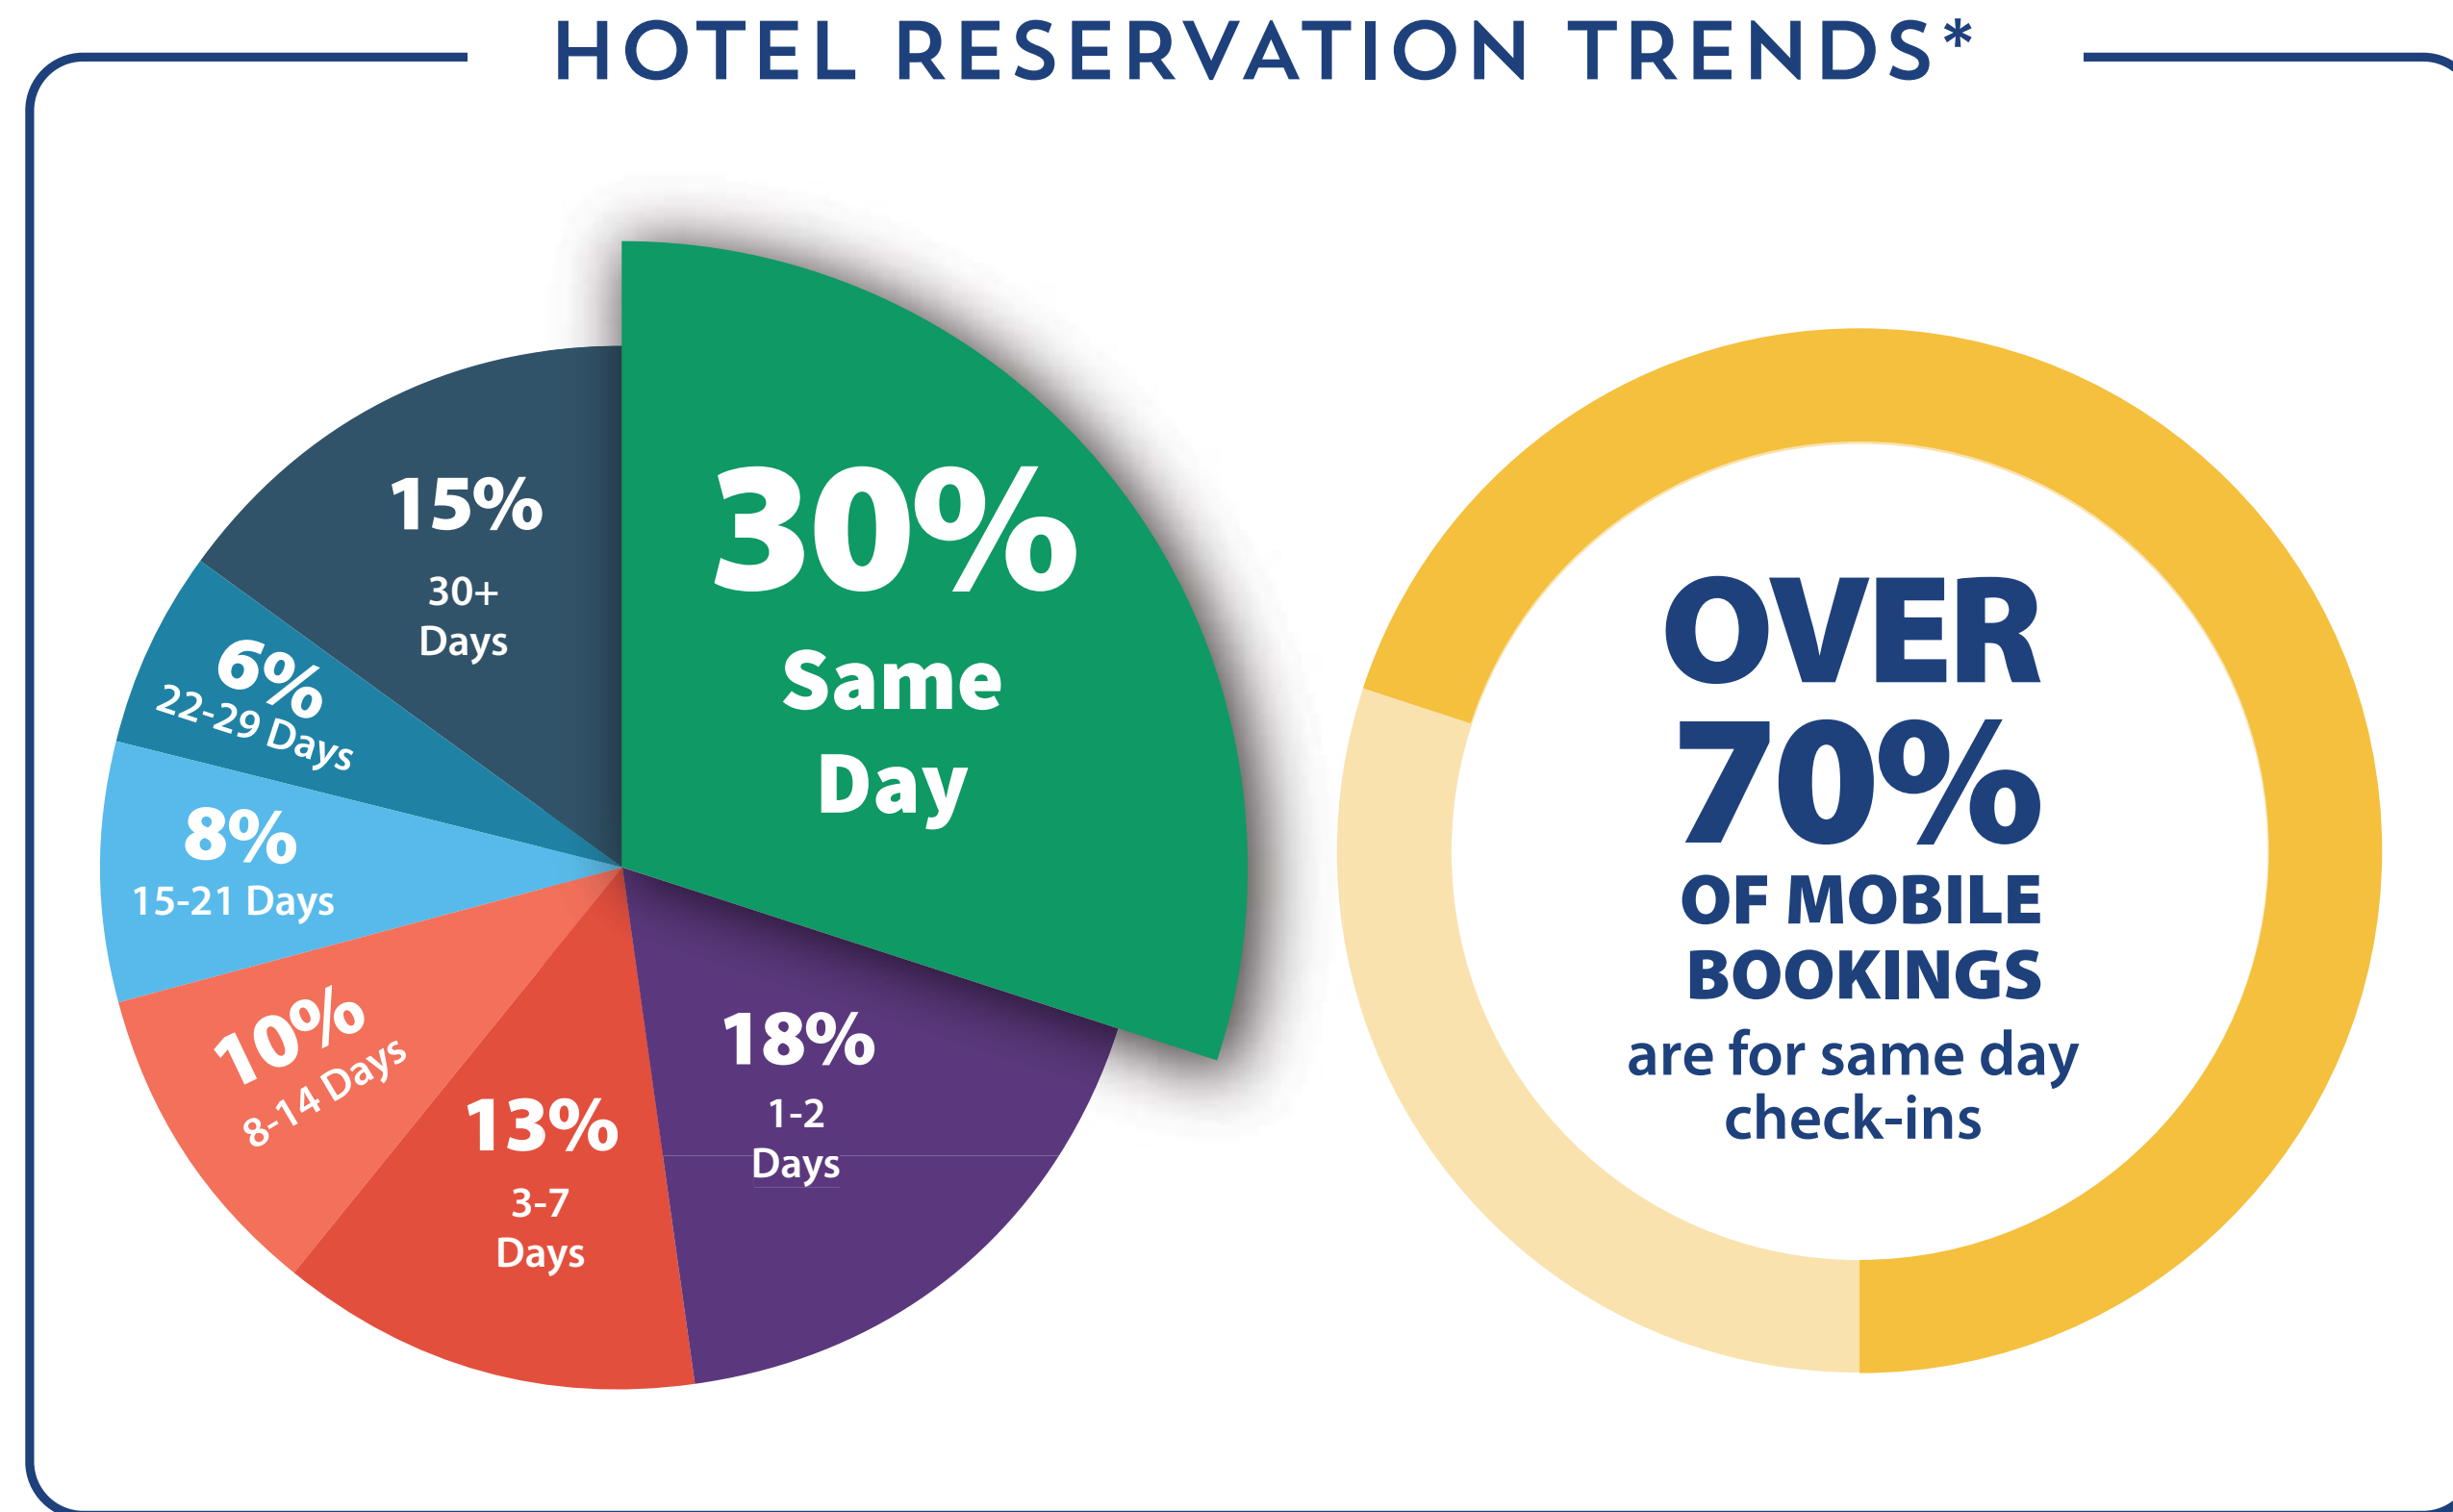

OHIO TURNPIKE LODGING LOGO PROGRAM

THE OHIO TURNPIKE LOGO PROGRAM

We Target **Same Day** Bookings & Walk-ins

ARE YOU RECEIVING YOUR FAIR SHARE?

We Bring People to Your Door!

**Does not include walk-ins (5-7% of rooms sold). Booking lead times are an average of industry standards.*

ON THE ROAD

MAINLINE LOGO SIGNS & RAMP SIGNS

Mainline Logo Signs

**They're Big. They're Blue.
They're Iconic.**

Located before Turnpike interchanges, logo signs work for hotels 24 hours/day, 7 days/week, 365 days/year.

Ramp Signs

We bring people to your door!

Exit ramp signs provide directions to your hotel.

IN THE SERVICE PLAZAS MAIN LOBBY TRAVEL MONITORS

Two screens rotating every 90 seconds!

All participating hotels at all 14 service plazas.

IN THE SERVICE PLAZAS

MAIN LOBBY BACKLIT SIGNS & TOUCHSCREENS

Your Hotel. Seen by Millions. Each Year.

- Located in all 14 service plazas, our backlit signs with interactive touchscreens give travelers the information they need to book direct!
- Over 21 million travelers visit Ohio Turnpike Service Plazas each year.