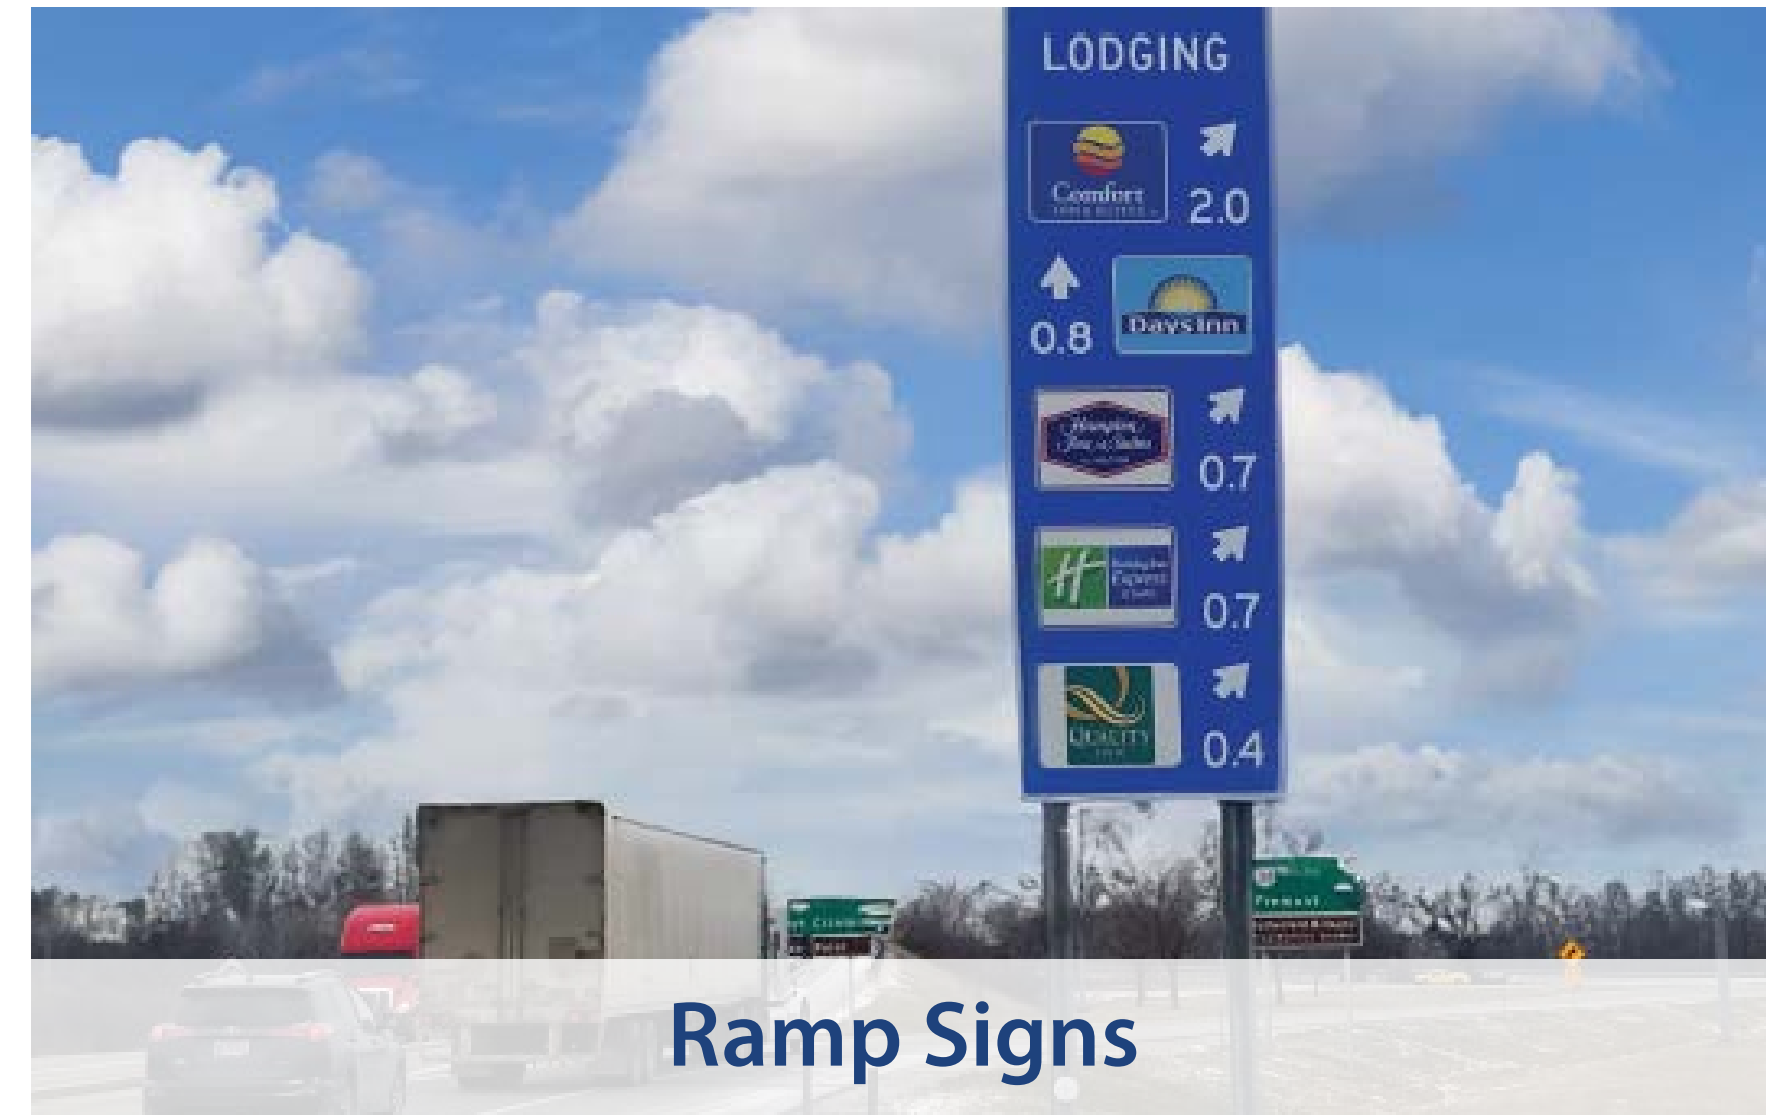

We've Got Ohio's Busiest Interstate Covered!

The Ohio Turnpike Logo Program Gives You More!

| | Product | Ohio Turnpike Logo Program | Standard DOT Logo Programs |
|-----------------------|--|----------------------------|----------------------------|
| ON THE ROAD |  <i>Mainline Logo Signs</i> | ✓ | ✓ |
| |  <i>Ramp Signs & Trailblazers</i> | ✓ | ✓ |
| IN THE SERVICE PLAZAS |  <i>Main Lobby Backlit Signs</i> | ✓ | |
| |  <i>Interactive Touchscreens</i> | ✓ | |
| |  <i>Travel Monitors</i> | ✓ | |
| ON THE GO |  <i>Turnpike Map & Lodging Guides</i> | ✓ | |
| |  <i>Mobile Lodging Guide</i> | ✓ | |

ON THE ROAD

MAINLINE LOGO SIGNS & RAMP SIGNS

Mainline Logo Signs

**They're Big. They're Blue.
They're Iconic.**

Located before Turnpike interchanges, logo signs work for hotels 24 hours/day, 7 days/week, 365 days/year.

Ramp Signs

We bring people to your door!

Exit ramp signs provide directions to your hotel.

IN THE SERVICE PLAZAS MAIN LOBBY TRAVEL MONITORS

Two screens rotating every 90 seconds!

All participating hotels at all 14 service plazas.

Hotels closest to each service plaza.

Your hotel, across the Turnpike!

Travelers rely on our monitors for real-time weather, road conditions, and traffic alerts. Participating hotels are featured on monitors in every service plaza!