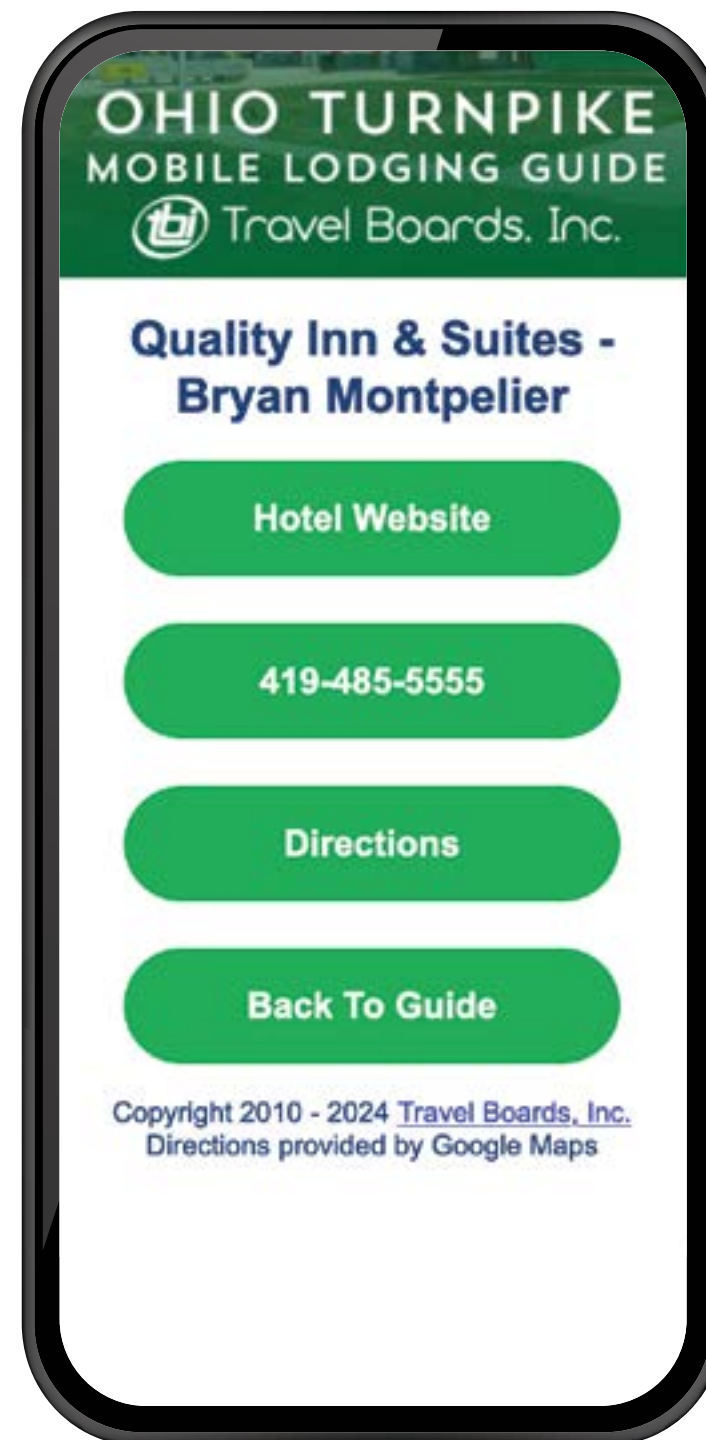

Ramp Signs

We bring people to your door!

Exit ramp signs provide directions to your hotel.

IN THE SERVICE PLAZAS MAIN LOBBY TRAVEL MONITORS

Two screens rotating every 90 seconds!

All participating hotels at all 14 service plazas.

Scan the qr code for our Mobile Lodging Guide & book direct!

Distributed at all 14 Ohio Turnpike service plazas.

Participating hotels are listed front and back: by interchange below the main map, in the Lodging Guide on the back page, and in our Mobile Hotel Guide.

Scan the qr code for our Mobile Lodging Guide & book direct!

Now with directions!

tbiad.com/ohmap

EXIT 13

15

Holiday Inn Express
Quality Inn

ON THE GO RESERVATIONS ON THE ROAD

SCAN ME!

tbiad.com/ohmap

Travelers book direct!

Connect travelers to your hotel's website, phone number, and provide directions to your hotel!

QR codes are displayed on the backlit signs and in the Turnpike Map & Lodging Guide.