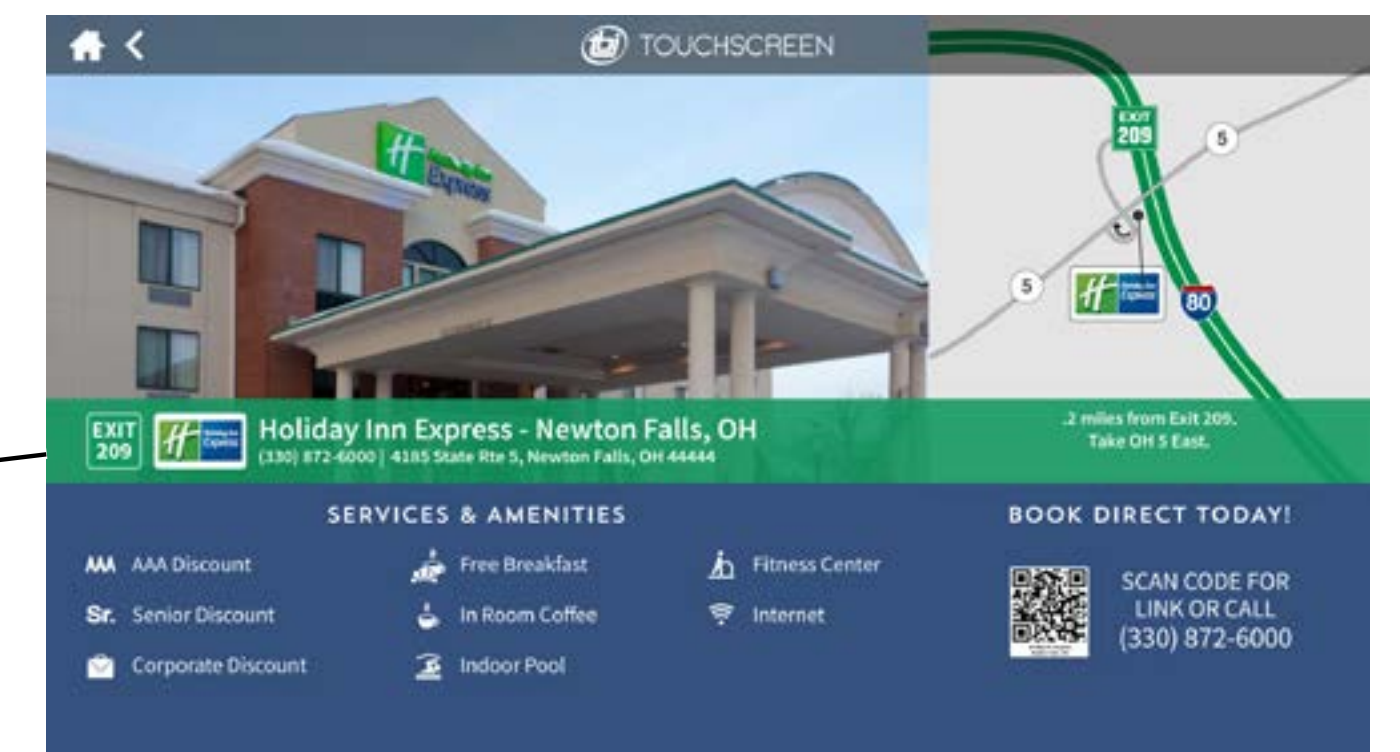

Individual Hotel Screen